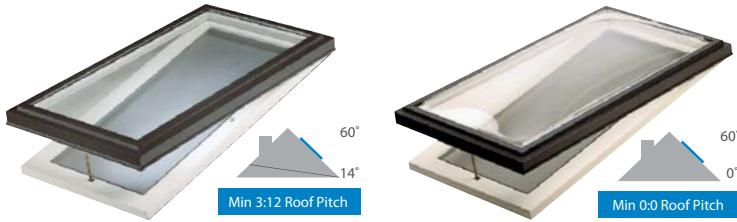

OVCMG

OVCMMD

FLAT GLASS

- Clear
- Low E Clear Argon
- Low E Bronze Argon
- Triple Low E Argon

ACRYLIC DOME

- Dual Clear
- Dual Bronze
- Triple Clear
- Triple Bronze

FLASHING KIT

- **Optional**
- All flashing kits suitable for sloped asphalt, shingle or wood shake roof.
- suitable for 2x4 or 2x6 curb

ACCESSORIES

- 4' - 6' Telescopic Pole & Adaptor
- 6' - 10' Telescopic Pole & Adaptor
- Standard Electric Kit includes wall switch, motor and decorative cover.
- Deluxe Electric Kit includes a slimline remote, motor, rain sensor and decorative cover.

STANDARD EQUIPMENT

- All units include crank handle. Hex ball adaptor for Pole may be substituted.
- All units include insect screens.

FIXED CURB MOUNT (VCM)

The preferred skylight mount for any type of roof, primarily for use on tile, shingle or wood shakes. Recommended by roofing professionals as the optimum choice for long lasting, trouble free installation.