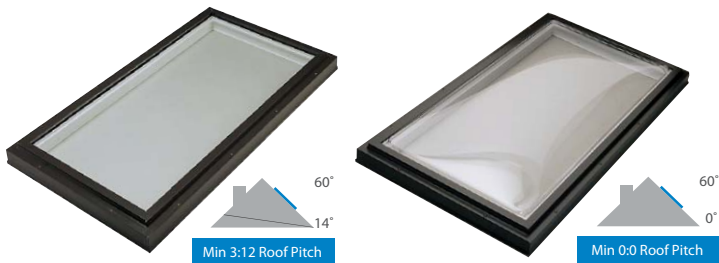

VCMG

VCMMD

FLAT GLASS

- Clear
- Low E Clear Argon
- Low E Bronze Argon
- Triple Low E Argon

ACRYLIC DOME

- Dual Clear
- Dual Bronze
- Triple Clear
- Triple Bronze

FLASHING

- **Optional**
- All flashing kits suitable for sloped asphalt, shingle or wood shake roof.
- Flashing kits suitable for 2x4 or 2x6 curb.