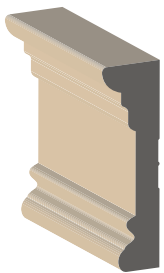

356-218
7/16" x 2-1/8"

F
11/16" x 2-3/16"

W401
3/8" x 2-1/2"

WA
3/4" x 2-5/8"
GM309 curved

CS2
7/16" x 2-3/4"

C13
3/4" x 2-3/4"
GM313 curved

KT
7/16" x 3"

S3
9/16" x 3"

W-423
5/8" x 3"

K3
11/16" x 3"

CS5
11/16" x 3"
GM411 curved

RB-3
3/4" x 3"

W402
3/8" x 3-1/4"

356-314
7/16" x 3-1/4"
GM356W curved

BS2
7/16" x 3-1/2"

W-425
1/2" x 4"

Oak C13 and GM313 Curved casing

HEADERS & ACCESSORIES

1305
1-1/8 x 3-3/4"

CW5
1-5/8" x 2-1/2"

B-02/B-19 Rosettes
3/4" x 3" / 3/4" x 3-1/2"

* Please note headers, crowns & accessories are subject to an additional installation charge.